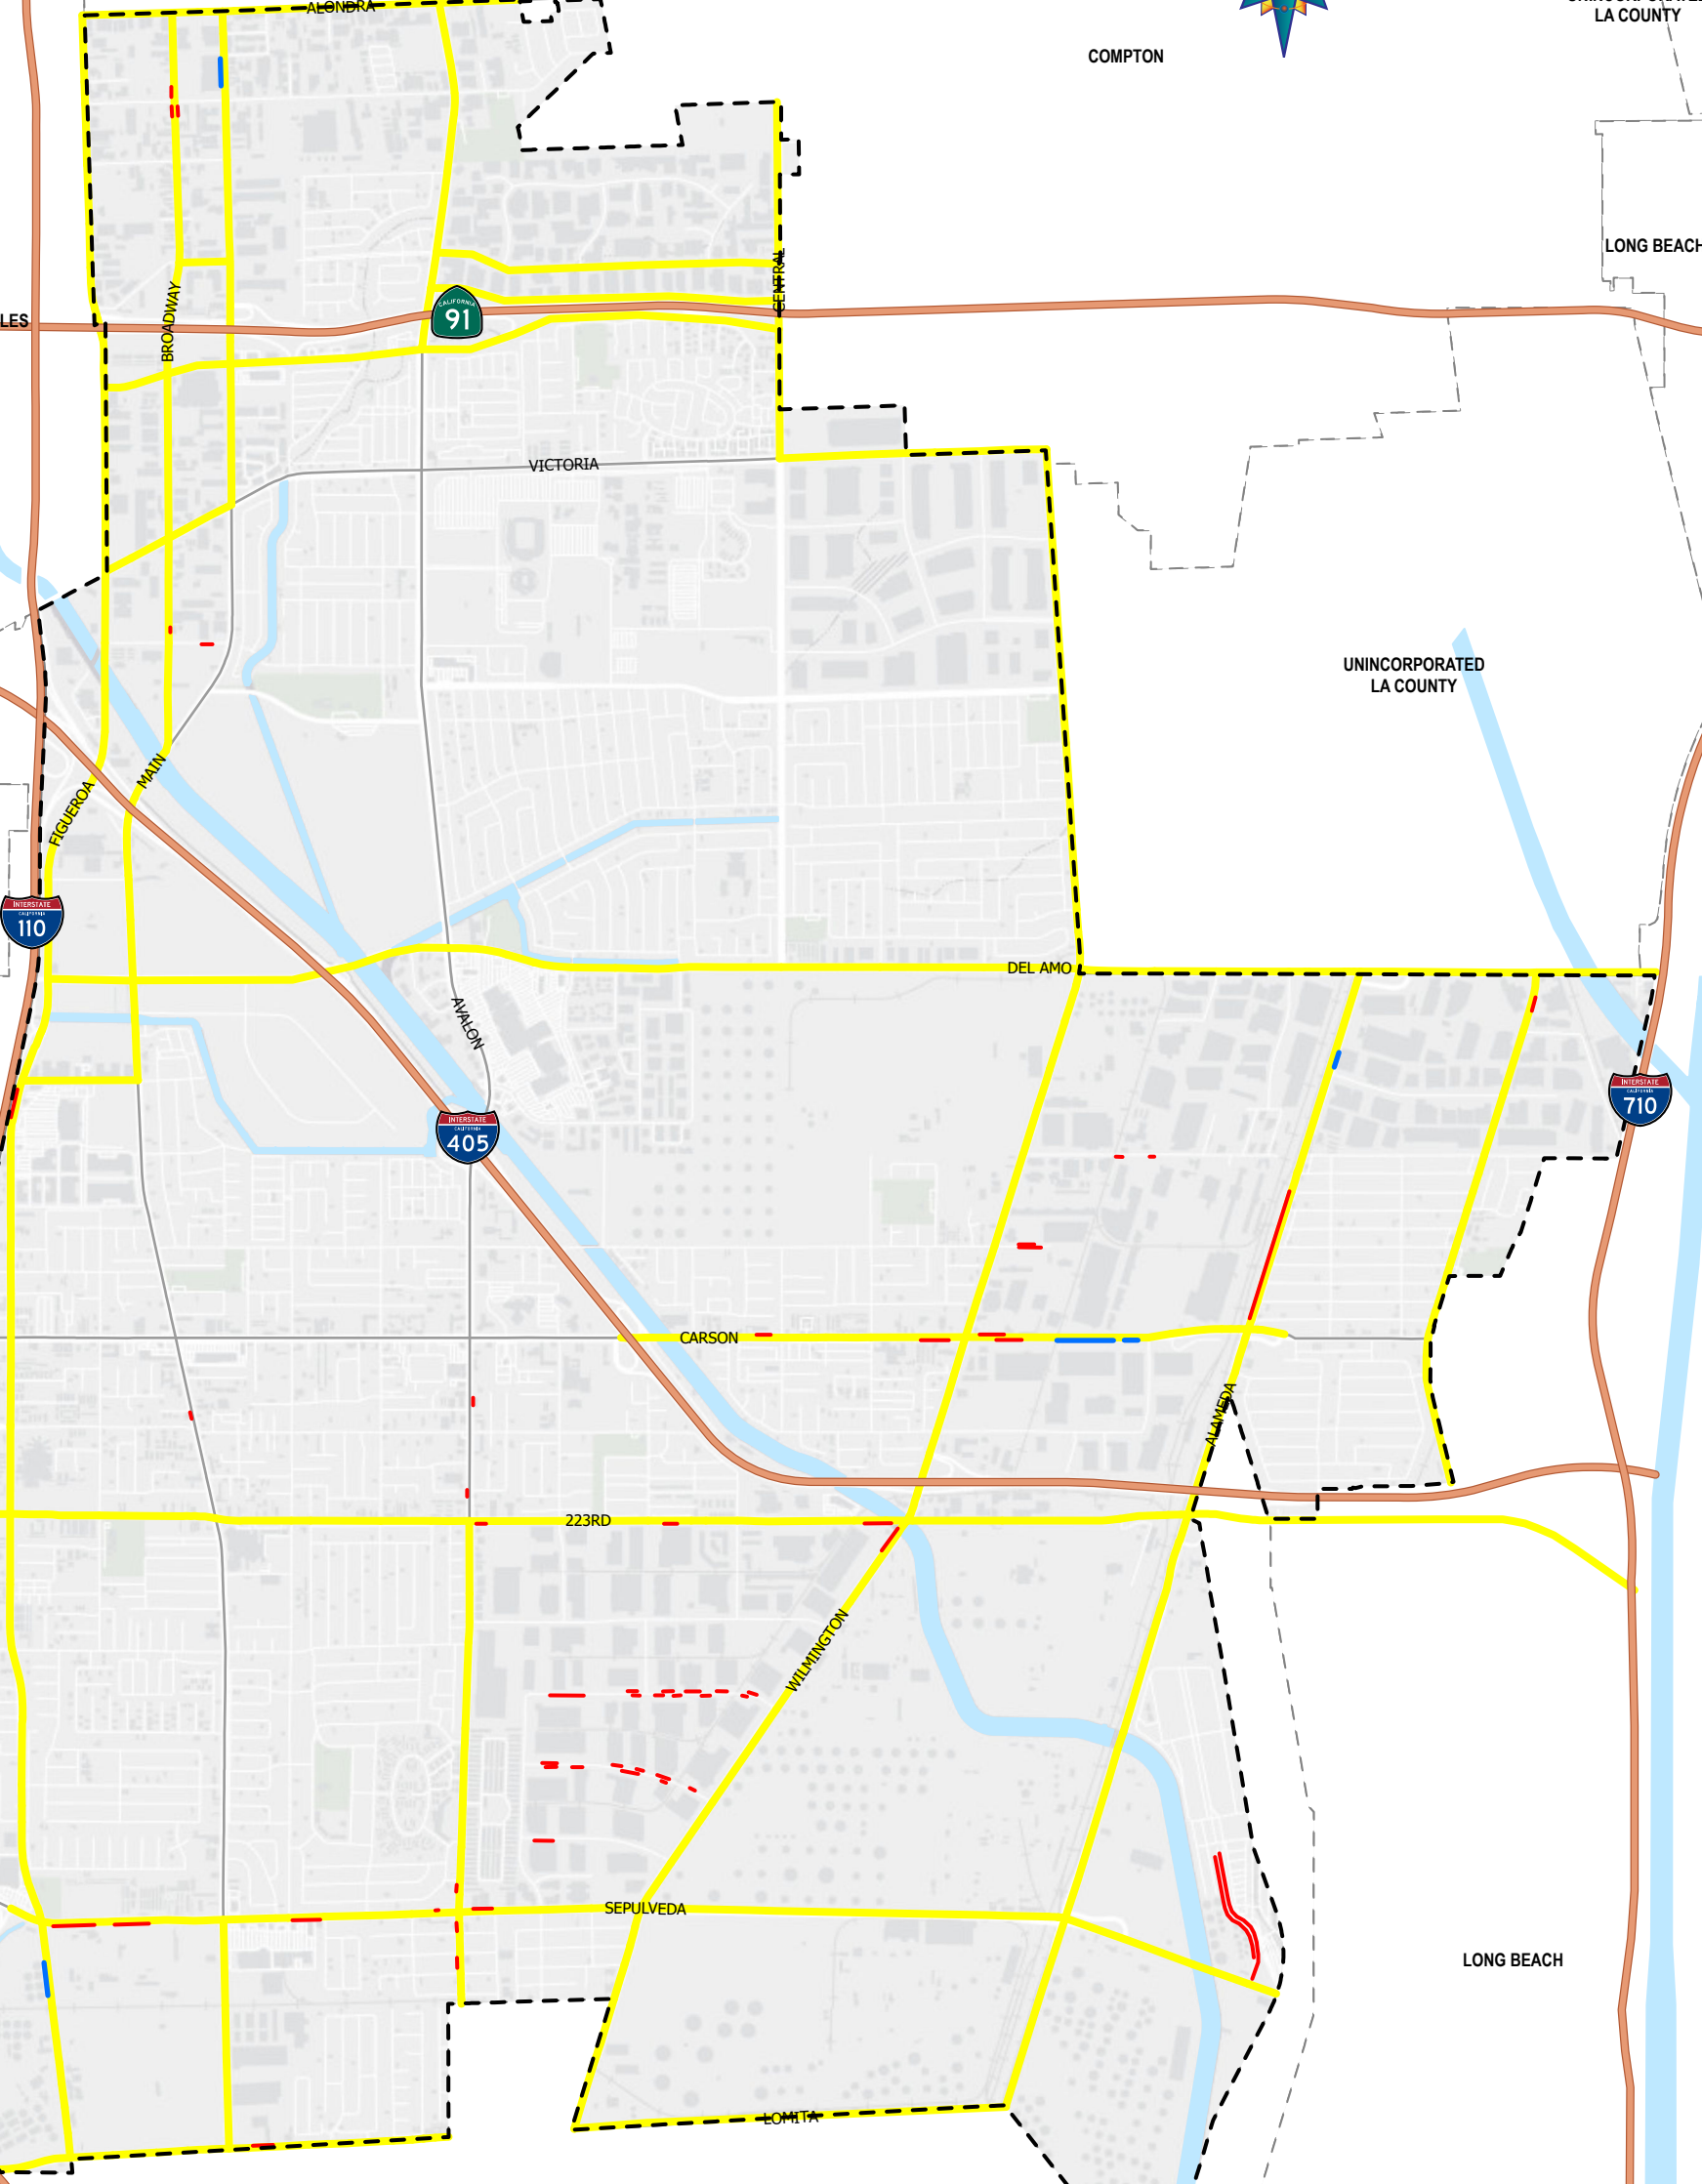

City of Carson

COMPTON

UNINCORPORATED LA COUNTY

LONG BEACH

UNINCORPORATED LA COUNTY

LONG BEACH

LOS ANGELES

LOS ANGELES

LOS ANGELES GARDENA

UNINCORPORATED LA COUNTY

UNINCORPORATED LA COUNTY

- Truck Parking
- 1 Hour
- 72 Hour
- Truck Routes

Truck Routes & Parking

Date Printed 10/8/2019